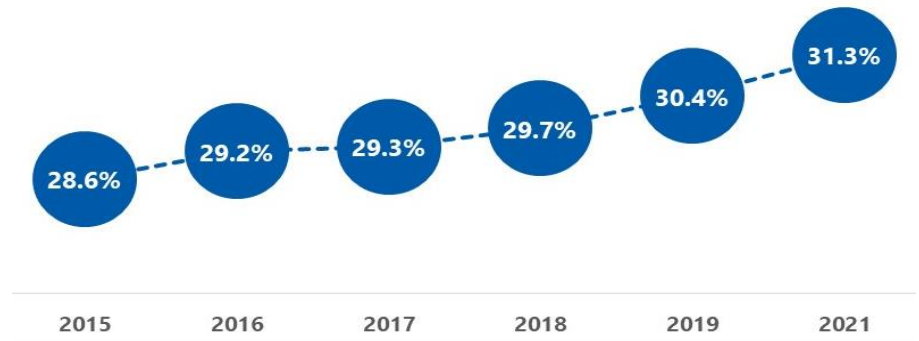

DEGREE ATTAINMENT PROFILE

Polk County

Residents aged 25-64 with a high-quality degree^{1,3}

31.3%
 Increased 2.7% since 2015
County Rank: 34 of 67

County-by-county comparisons based on selected criteria¹

Attainment Rate		
Rank	County	Rate
32	St. Lucie	35.3%
33	Charlotte	33.9%
34	Polk	31.3%
35	Hernando	30.7%
36	Marion	30.1%

Attainment Rate by Population			
Rank	County	Total Pop.	Rate
7	Pinellas	957,989	47.0%
8	Lee	752,251	36.9%
9	Polk	713,148	31.3%
10	Brevard	601,573	47.1%
11	Pasco	551,598	39.1%

Percent Living Below Poverty Level			
Rank	County	% Below	Rate
36	Duval	14.5%	42.4%
37	Escambia	14.5%	40.0%
38	Polk	14.6%	31.3%
39	Marion	14.6%	30.1%
40	Citrus	14.9%	28.3%