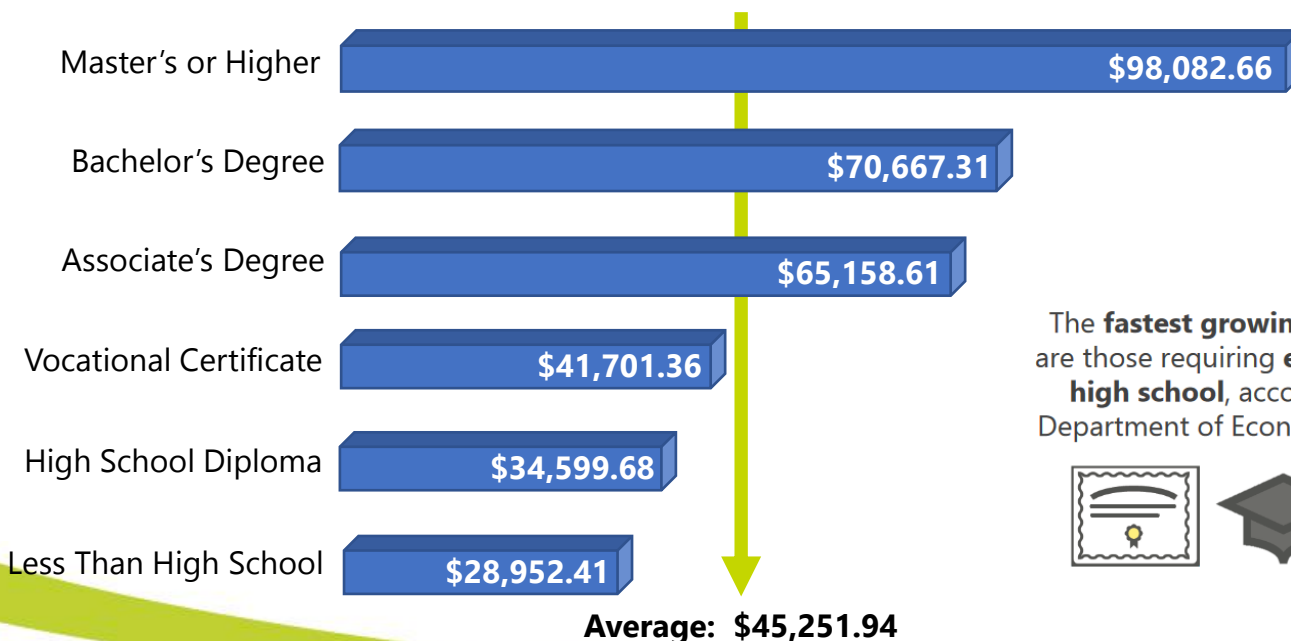

Average Wages by Education/Training Level²

The **fastest growing jobs in Florida** are those requiring **education beyond high school**, according to Florida Department of Economic Opportunity.