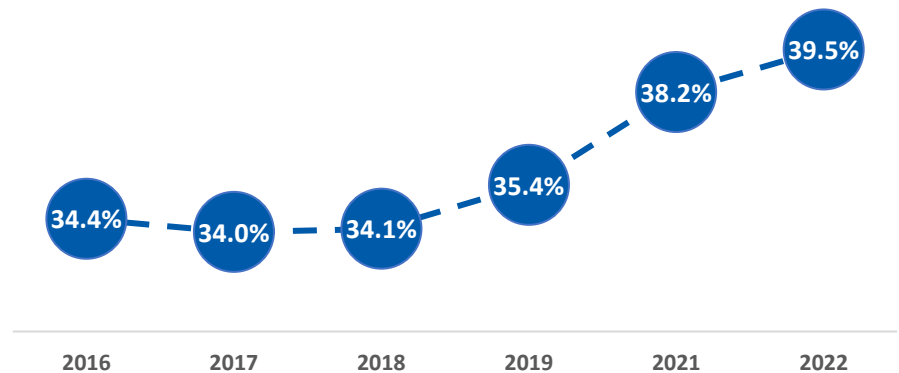

DEGREE ATTAINMENT PROFILE

Bay County

Residents aged 25-64 with a high-quality degree

39.5%

Increased 5.1% since 2016

County Rank: 28 of 67

County-by-county comparisons based on selected criteria

Attainment Rate		
Rank	County	AA+
26	Volusia	40.0%
27	Osceola	39.9%
28	Bay	39.5%
29	Nassau	38.8%
30	Lake	38.6%