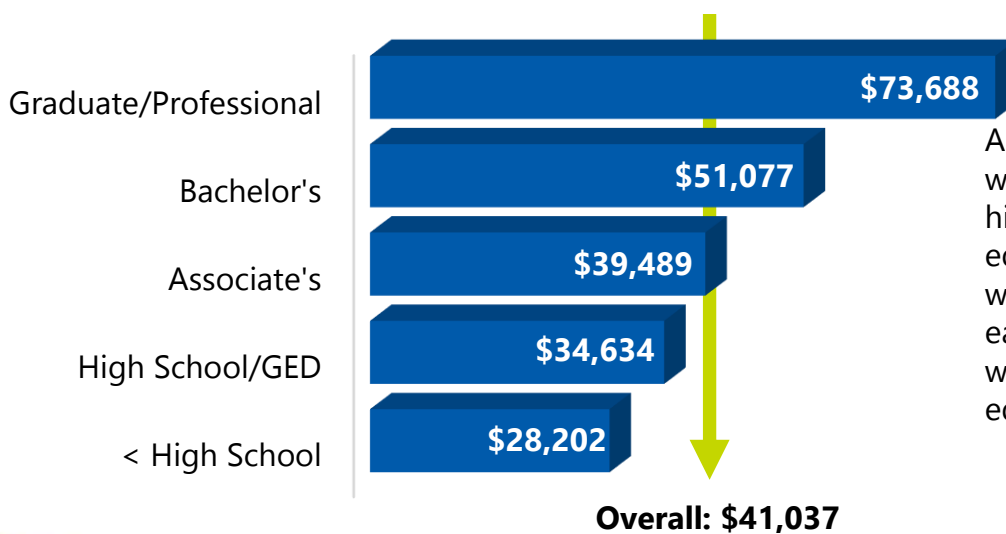

Median Earnings by Education/Training Level

An annual dividend is paid to workers with education beyond a high school diploma or equivalency. In **Bay** County, a worker with a bachelor's degree earns **47.5% more per year** than a worker with a high school education.