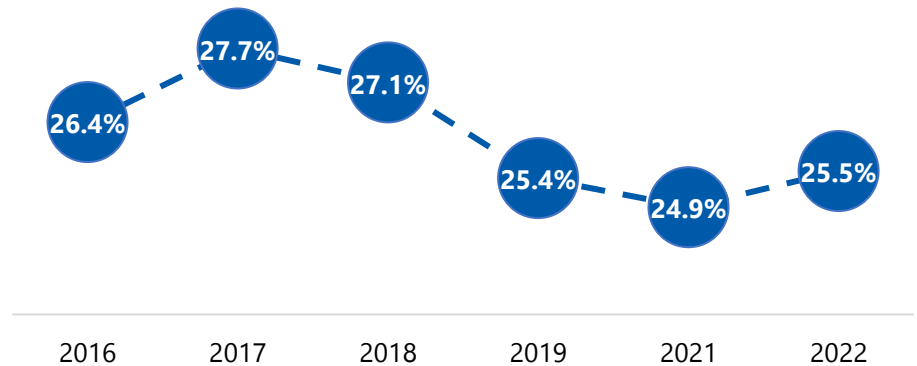

DEGREE ATTAINMENT PROFILE

Columbia County

Residents aged 25-64 with a high-quality degree

25.5%

Decreased 0.9% since 2016

County Rank: 45 of 67

Statewide Rankings, Selected Criteria

Attainment Rate		
Rank	County	AA+
43	Gadsden	26.3%
44	Jefferson	25.7%
45	Columbia	25.5%
46	Okeechobee	25.2%
47	Madison	24.8%