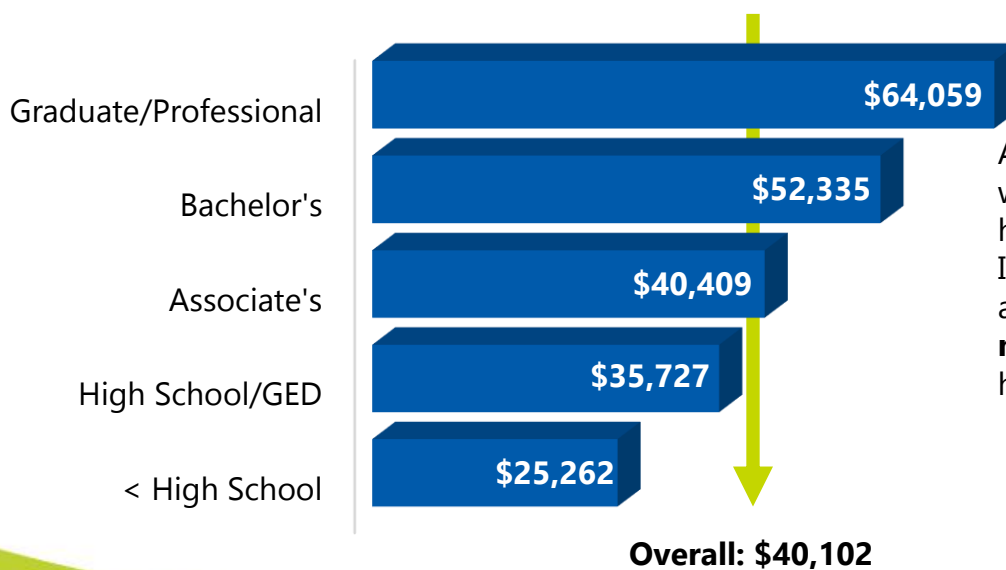

Median Earnings by Education/Training Level

An annual dividend is paid to workers with education beyond a high school diploma or equivalency. In **Columbia** County, a worker with a bachelor's degree earns **46.5% more per year** than a worker with a high school education.