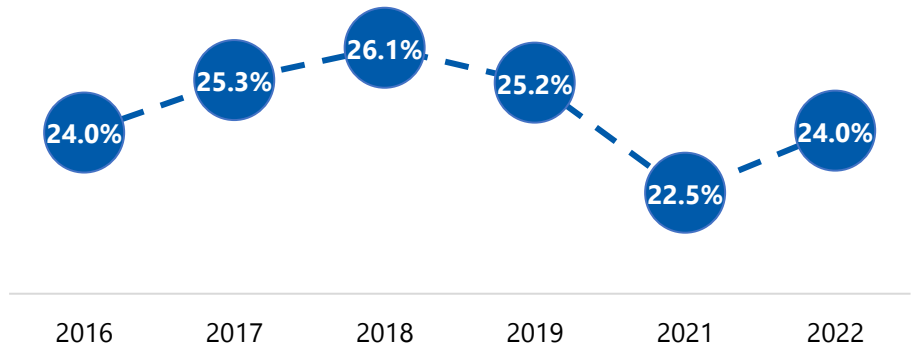

DEGREE ATTAINMENT PROFILE

Gilchrist County

Residents aged 25-64 with a high-quality degree

24.0%

Increased 0.0% since 2016

County Rank: 48 of 67

Statewide Rankings, Selected Criteria

Attainment Rate		
Rank	County	AA+
46	Okeechobee	25.2%
47	Madison	24.8%
48	Gilchrist	24.0%
49	Baker	23.3%
50	Franklin	23.2%

Attainment Rate by Population			
Rank	County	Total Pop.	AA+
54	Taylor	18,364	21.1%
55	Holmes	17,750	17.0%
56	Gilchrist	17,009	24.0%
57	Madison	16,087	24.8%
58	Dixie	15,144	15.5%

Percent Living Below Poverty Level			
Rank	County	% Below	AA+
26	Gulf	12.3%	28.5%
27	Broward	12.4%	47.5%
28	Gilchrist	12.4%	24.0%
29	Hernando	12.5%	32.5%
30	St. Lucie	12.5%	56.2%