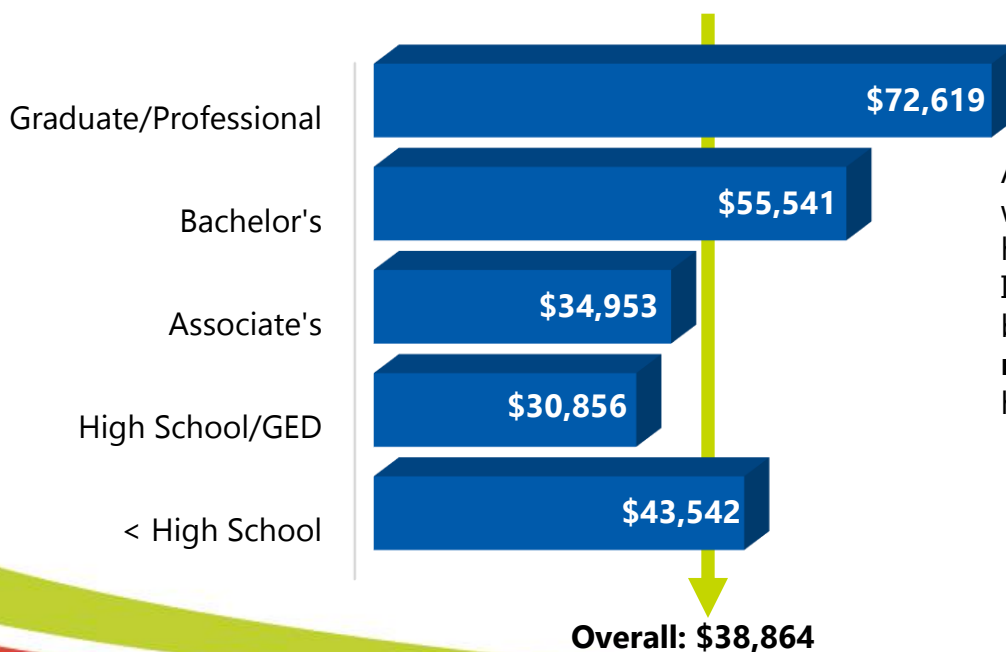

Median Earnings by Education/Training Level

An annual dividend is paid to workers with education beyond a high school diploma or equivalency. In **Gilchrist** County, a worker with a bachelor's degree earns **80.0% more per year** than a worker with a high school education.