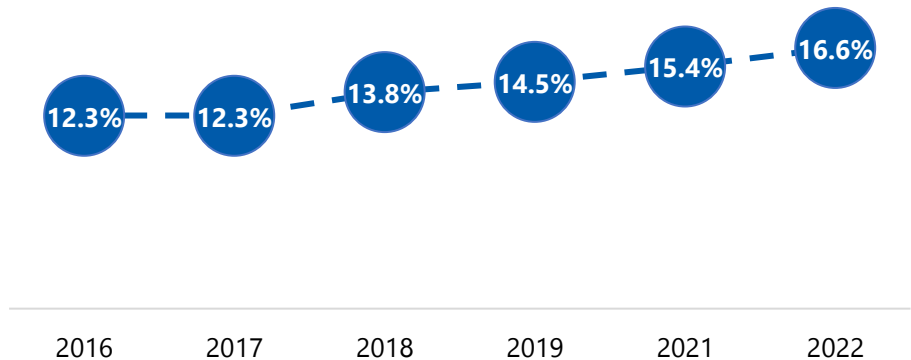

DEGREE ATTAINMENT PROFILE

Hardee County

Residents aged 25-64 with a high-quality degree

16.6%

Increased 4.3% since 2016

County Rank: 61 of 67

Statewide Rankings, Selected Criteria

Attainment Rate		
Rank	County	AA+
59	Washington	18.7%
60	Holmes	17.0%
61	Hardee	16.6%
62	Glades	16.3%
63	DeSoto	15.8%