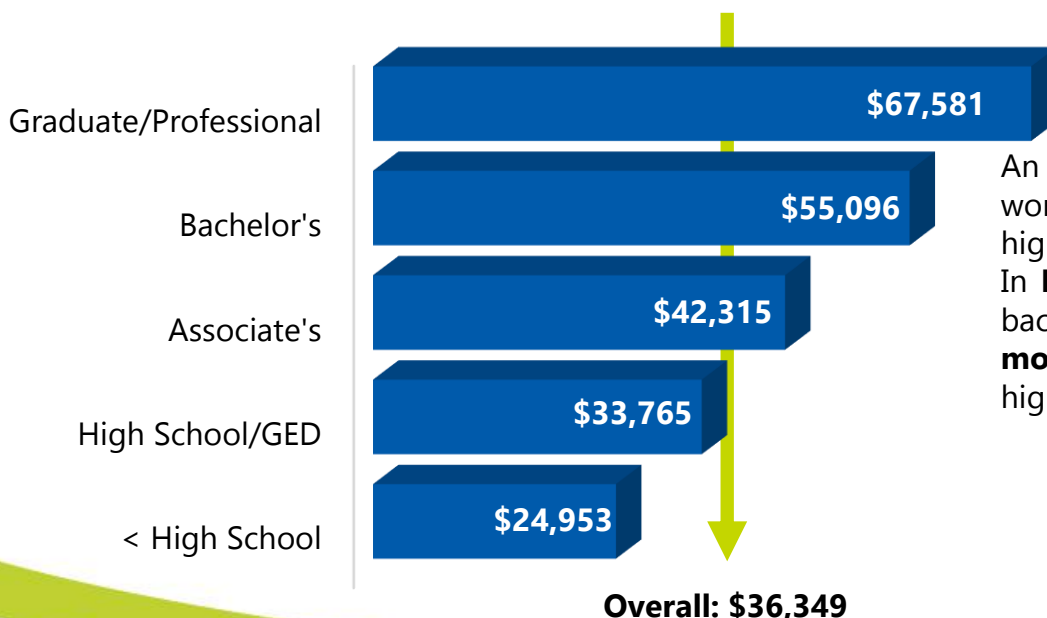

Median Earnings by Education/Training Level

An annual dividend is paid to workers with education beyond a high school diploma or equivalency. In **Hardee** County, a worker with a bachelor's degree earns **63.2% more per year** than a worker with a high school education.