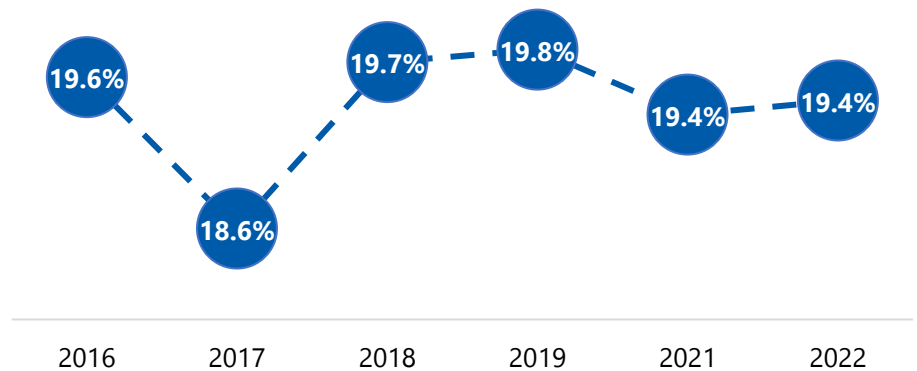

DEGREE ATTAINMENT PROFILE

Putnam County

Residents aged 25-64 with a high-quality degree

19.4%

Decreased 0.2% since 2016

County Rank: 57 of 67

Statewide Rankings, Selected Criteria

Attainment Rate		
Rank	County	AA+
55	Union	19.9%
56	Hendry	19.5%
57	Putnam	19.4%
58	Bradford	19.1%
59	Washington	18.7%

Attainment Rate by Population			
Rank	County	Total Pop.	AA+
38	Monroe	80,988	45.0%
39	Walton	74,880	42.2%
40	Putnam	72,237	19.4%
41	Columbia	65,004	25.5%
42	Levy	42,901	28.4%

Percent Living Below Poverty Level			
Rank	County	% Below	AA+
61	Madison	22.4%	24.8%
62	Washington	22.7%	18.7%
63	Putnam	22.8%	19.4%
64	Gadsden	25.5%	26.3%
65	DeSoto	26.4%	15.8%