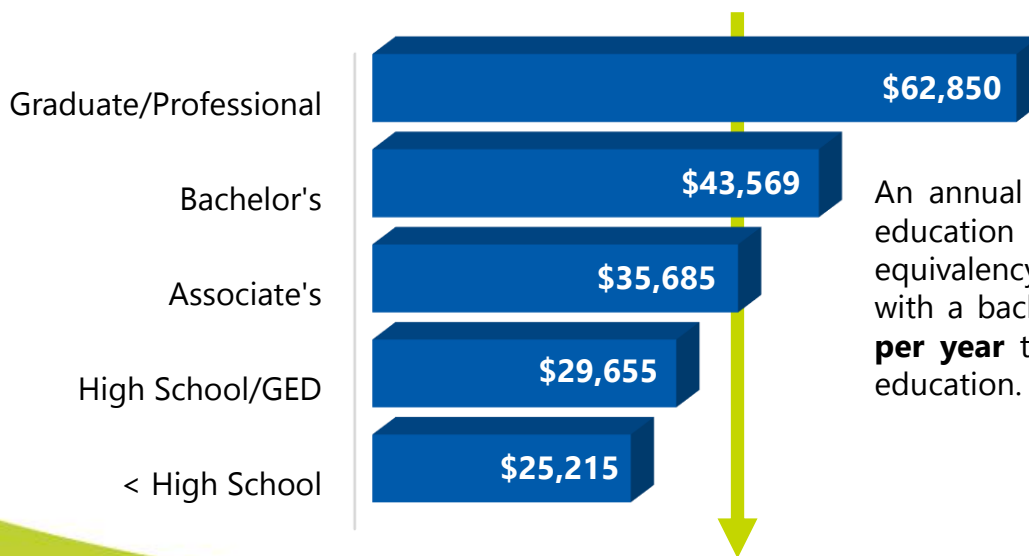

Median Earnings by Education/Training Level

An annual dividend is paid to workers with education beyond a high school diploma or equivalency. In **Putnam** County, a worker with a bachelor's degree earns **46.9% more per year** than a worker with a high school education.

Overall: $33,192