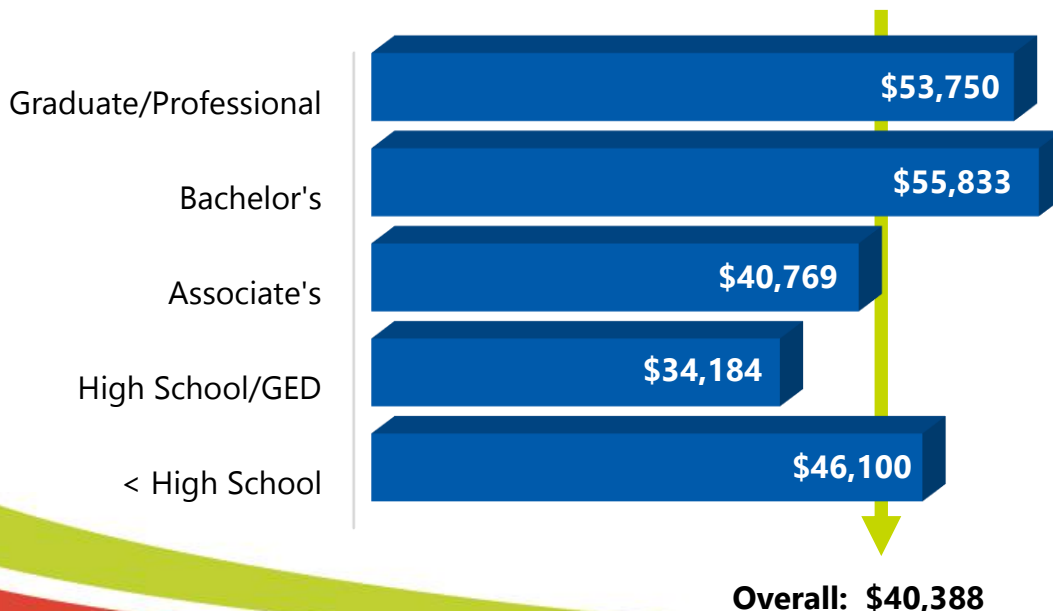

Median Earnings by Education/Training Level

An annual dividend is paid to workers with education beyond a high school diploma or equivalency. In **Union** County, a worker with a bachelor's degree earns **63.3% more per year** than a worker with a high school education.