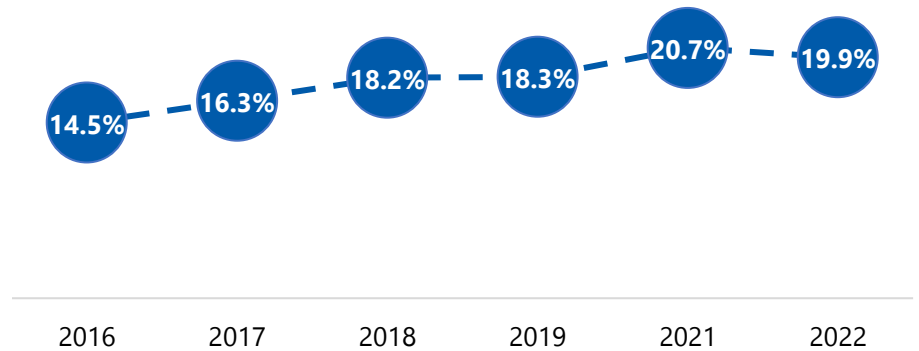

Union County

Residents aged 25-64 with a high-quality degree

19.9%

Increased 5.4% since 2016

County Rank: 55 of 67

Statewide Rankings, Selected Criteria

Attainment Rate		
Rank	County	AA+
53	Taylor	21.1%
54	Liberty	20.9%
55	Union	19.9%
56	Hendry	19.5%
57	Putnam	19.4%

Attainment Rate by Population			
Rank	County	Total Pop.	AA+
63	Franklin	10,730	23.2%
64	Hamilton	10,680	15.5%
65	Union	10,415	19.9%
66	Lafayette	6,753	12.7%
67	Liberty	6,314	20.9%

Percent Living Below Poverty Level			
Rank	County	% Below	AA+
44	Levy	15.7%	28.4%
45	Columbia	15.7%	25.5%
46	Union	15.9%	19.9%
47	Dixie	16.1%	15.5%
48	Holmes	16.6%	17.0%