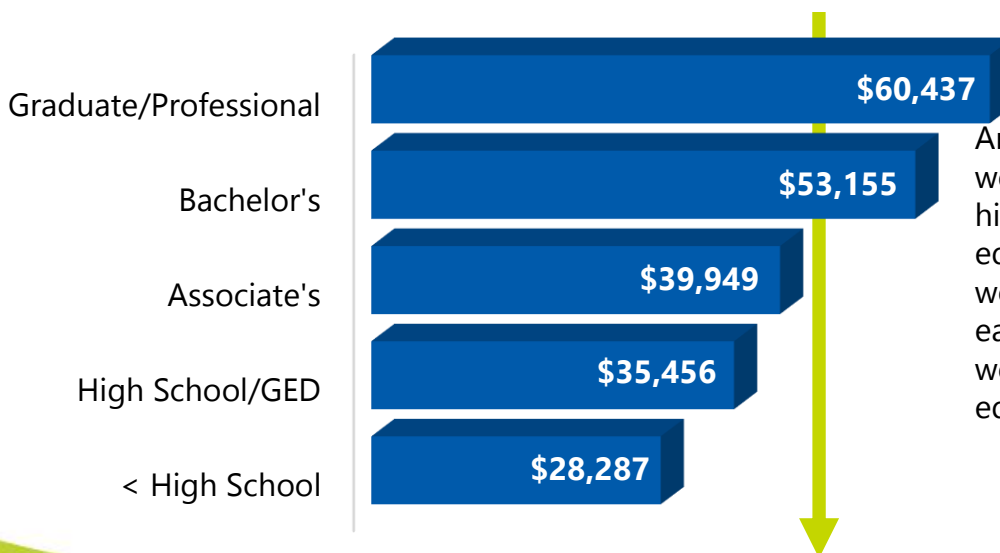

DEGREE ATTAINMENT PROFILE

Volusia County

Residents aged 25-64 with a high-quality degree

40.0%

Increased 6.3% since 2016

County Rank: 26 of 67

Statewide Rankings, Selected Criteria

Attainment Rate		
Rank	County	AA+
24	Flagler	40.3%
25	Escambia	40.3%
26	Volusia	40.0%
27	Osceola	39.9%
28	Bay	39.5%

Attainment Rate by Population			
Rank	County	Total Pop.	AA+
10	Brevard	602,971	47.7%
11	Pasco	560,241	40.5%
12	Volusia	544,169	40.0%
13	Seminole	466,454	56.2%
14	Sarasota	431,335	46.4%

Percent Living Below Poverty Level			
Rank	County	% Below	AA+
22	Monroe	11.7%	45.0%
23	Pasco	11.8%	40.5%
24	Volusia	12.2%	40.0%
25	Bay	12.2%	39.5%
26	Gulf	12.3%	28.5%

Median Earnings by Education/Training Level

An annual dividend is paid to workers with education beyond a high school diploma or equivalency. In **Volusia** County, a worker with a bachelor's degree earns **49.9% more per year** than a worker with a high school education.

Overall: \$41,059