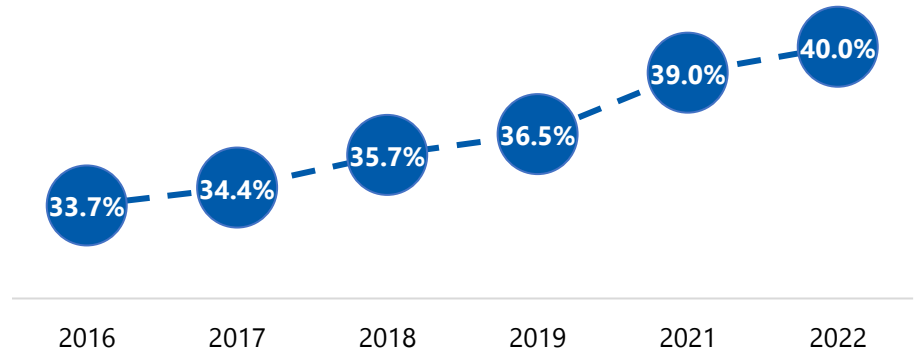

DEGREE ATTAINMENT PROFILE

Volusia County

Residents aged 25-64 with a high-quality degree

40.0%

Increased 6.3% since 2016

County Rank: 26 of 67

Statewide Rankings, Selected Criteria

Attainment Rate		
Rank	County	AA+
24	Flagler	40.3%
25	Escambia	40.3%
26	Volusia	40.0%
27	Osceola	39.9%
28	Bay	39.5%

Attainment Rate by Population			
Rank	County	Total Pop.	AA+
10	Brevard	602,971	47.7%
11	Pasco	560,241	40.5%
12	Volusia	544,169	40.0%
13	Seminole	466,454	56.2%
14	Sarasota	431,335	46.4%

Percent Living Below Poverty Level			
Rank	County	% Below	AA+
22	Monroe	11.7%	45.0%
23	Pasco	11.8%	40.5%
24	Volusia	12.2%	40.0%
25	Bay	12.2%	39.5%
26	Gulf	12.3%	28.5%